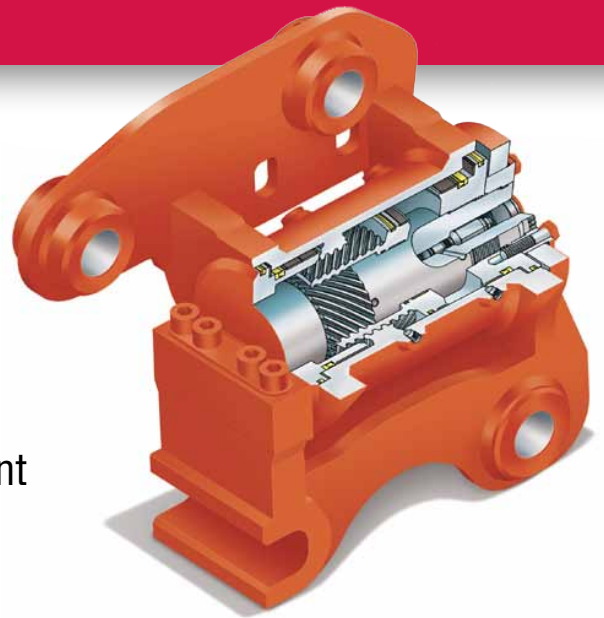

HELAC[®]

POWERTILT

Position your Bucket
not your machine.

Tilt any bucket
or attachment
up to 180°

TILT IT

Perform Work Faster, Safer and Easier with PowerTilt®

Tilt any bucket or attachment up to 180° with our exclusive sliding spline technology. Increase productivity by 50% by simply tilting your attachment instead of moving the entire machine.

Coupler Options

All PowerTilt models come with a standard half-hitch coupler. Coupler options vary by model.

Standard pin-on

Universal

Brand specific

Custom

Helac Corporation 225 Battersby Avenue Enumclaw, WA 98022 USA
U.S. and Canada 800.PWR.TILT Worldwide 360.825.1601 Email attachments@helac.com Web www.helac.com